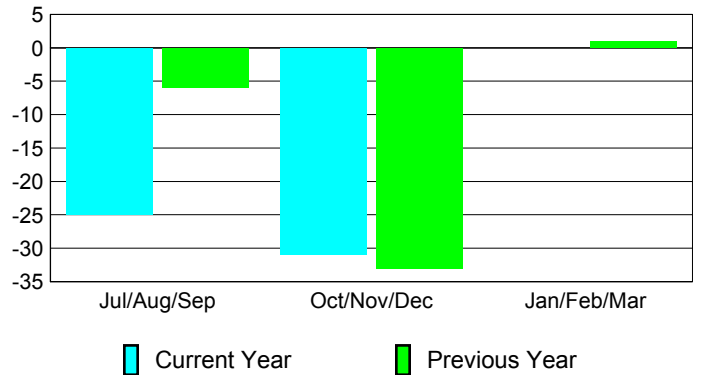

Membership Results
2012-2013

Membership
2011-2012

Month	Net Memb Goal	Actual New Memb	Actual Dropped Memb	Gain/Loss of Memb	Gain/Loss of Memb
Jul/Aug/Sep		22	-47	-25	-6
Oct/Nov/Dec		27	-58	-31	-33
Jan/Feb/Mar					1
Totals		49	-105	-56	-38

Membership Results 2012-2013

Goal, New, Dropped, Gain/Loss

Comparison of Membership Gain/Loss

Current Year Compared to the Previous Year

Gender Comparison 2012-2013

Jul/Aug/Sep

Oct/Nov/Dec

Jan/Feb/Mar