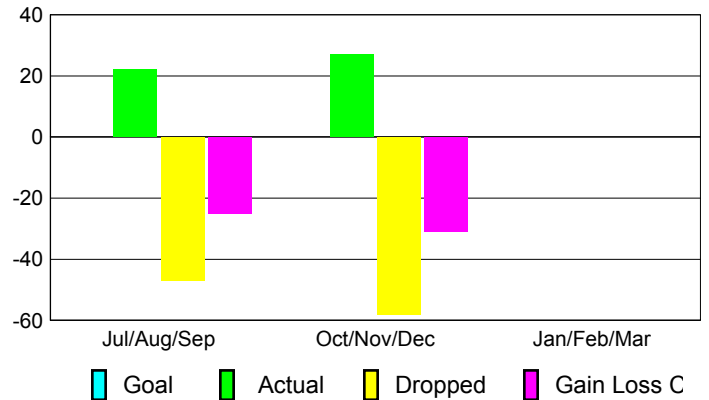

Membership Results 2012-2013

Goal, New, Dropped, Gain/Loss

Comparison of Membership Gain/Loss

Current Year Compared to the Previous Year